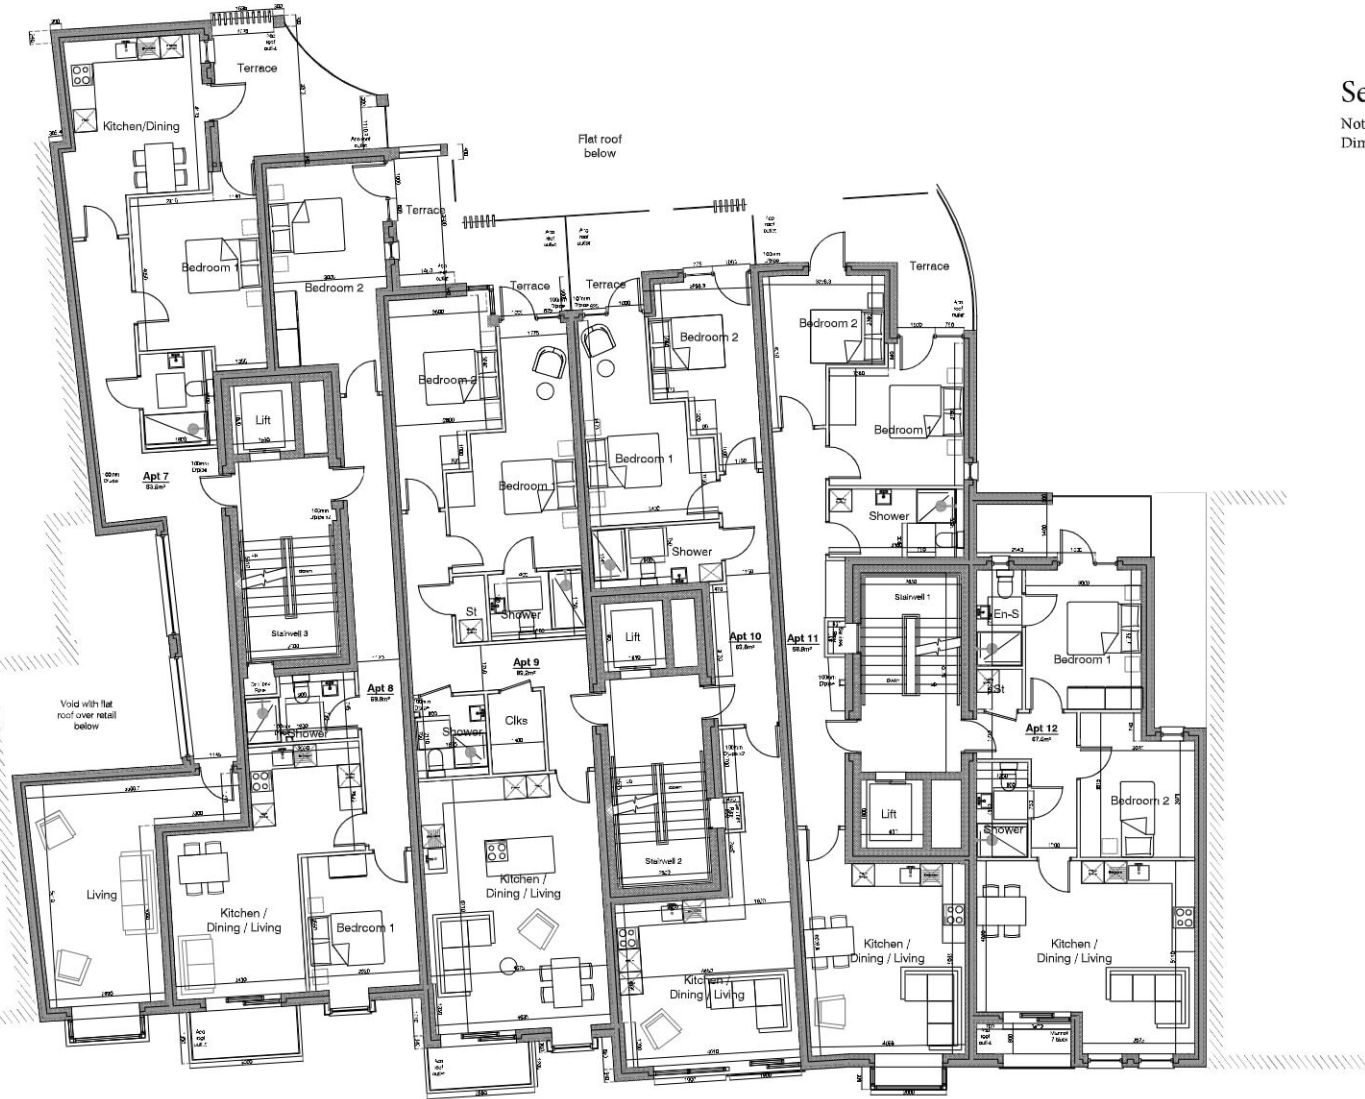

Six West Apartments  
Rear Elevations

Living Area Interiors Concept

Living & Dining Area Concept  
including ocean facing balcony

Bathroom Concept  
with walk in showers & double sink

Master Bedroom Concept  
with balcony

Not to be scaled  
 Dimensions may be subject to minor changes throughout the construction process

## Second Floor Plan

Not to be scaled

Dimensions may be subject to minor changes throughout the construction process

## Fourth Floor Plan

Not to be scaled  
Dimensions may be subject to minor changes throughout the construction process

Google Earth

© 2022 Google